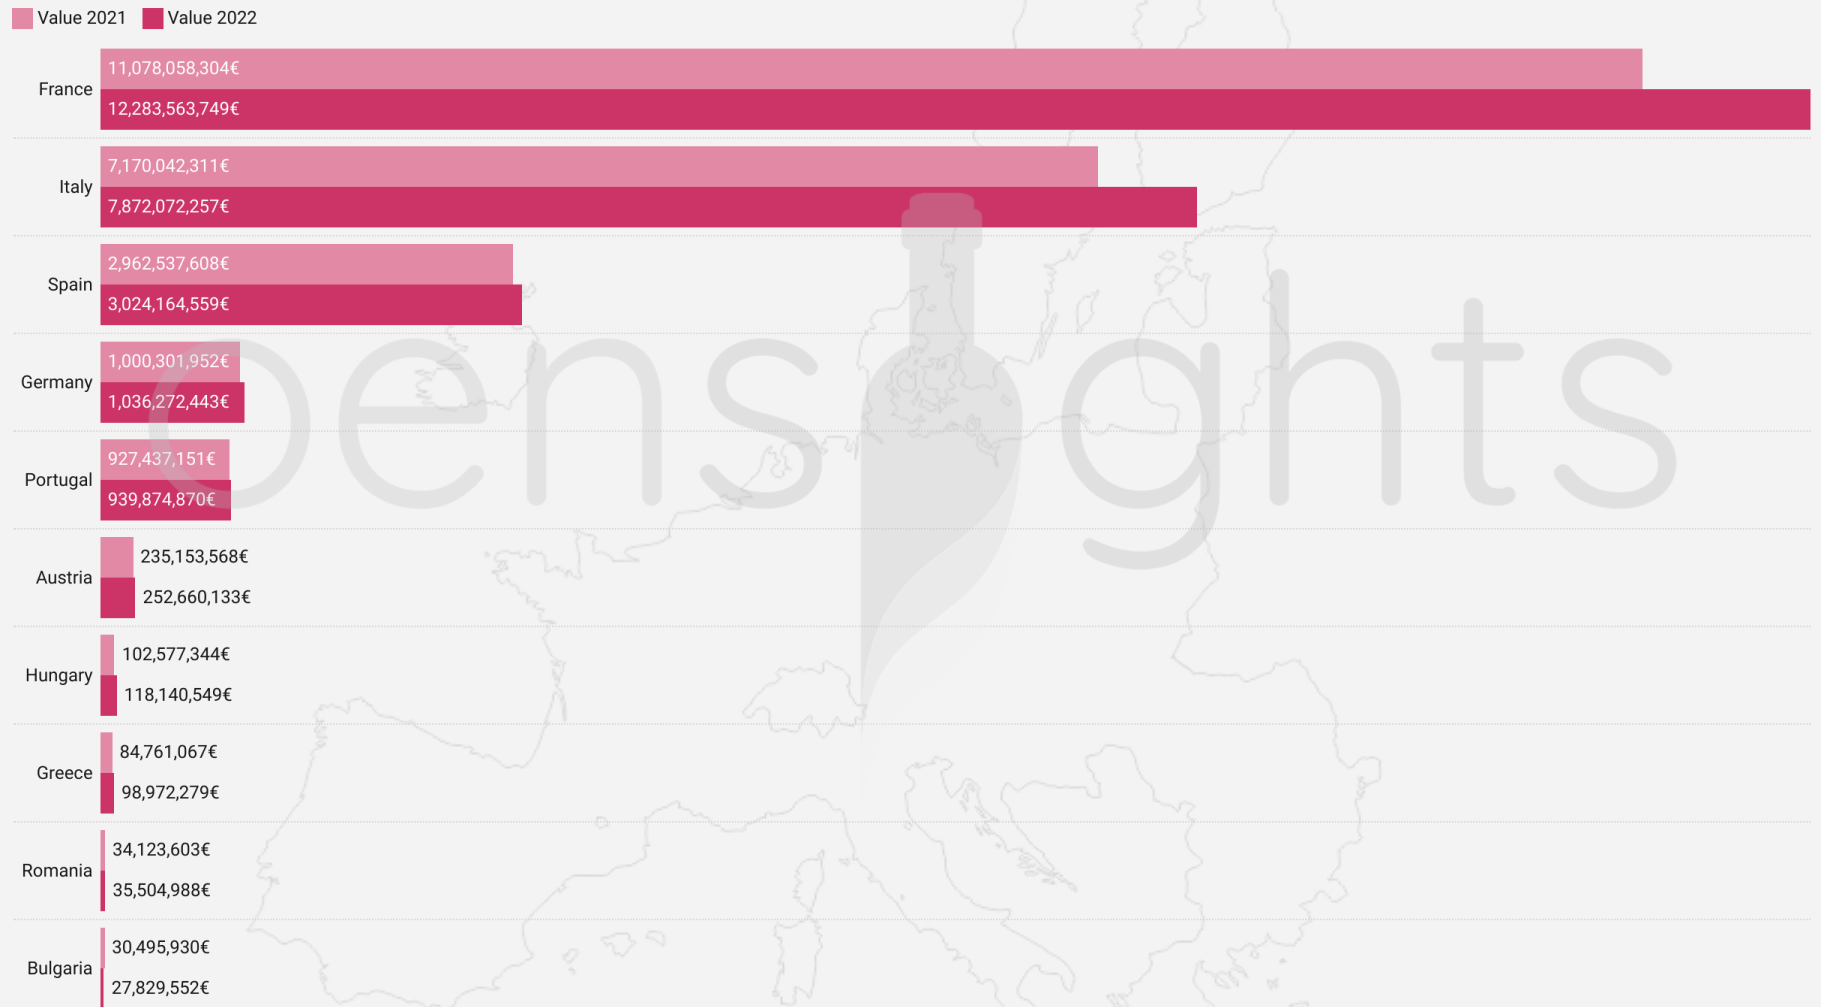

Εξαγωγές Κρασιού | Ευρώπη 2021-2022 | Συνολική Αξία (EUR)

Πηγή: OENsights – “Wine Exports Report - EU Top 10 Wine Producers 2022”