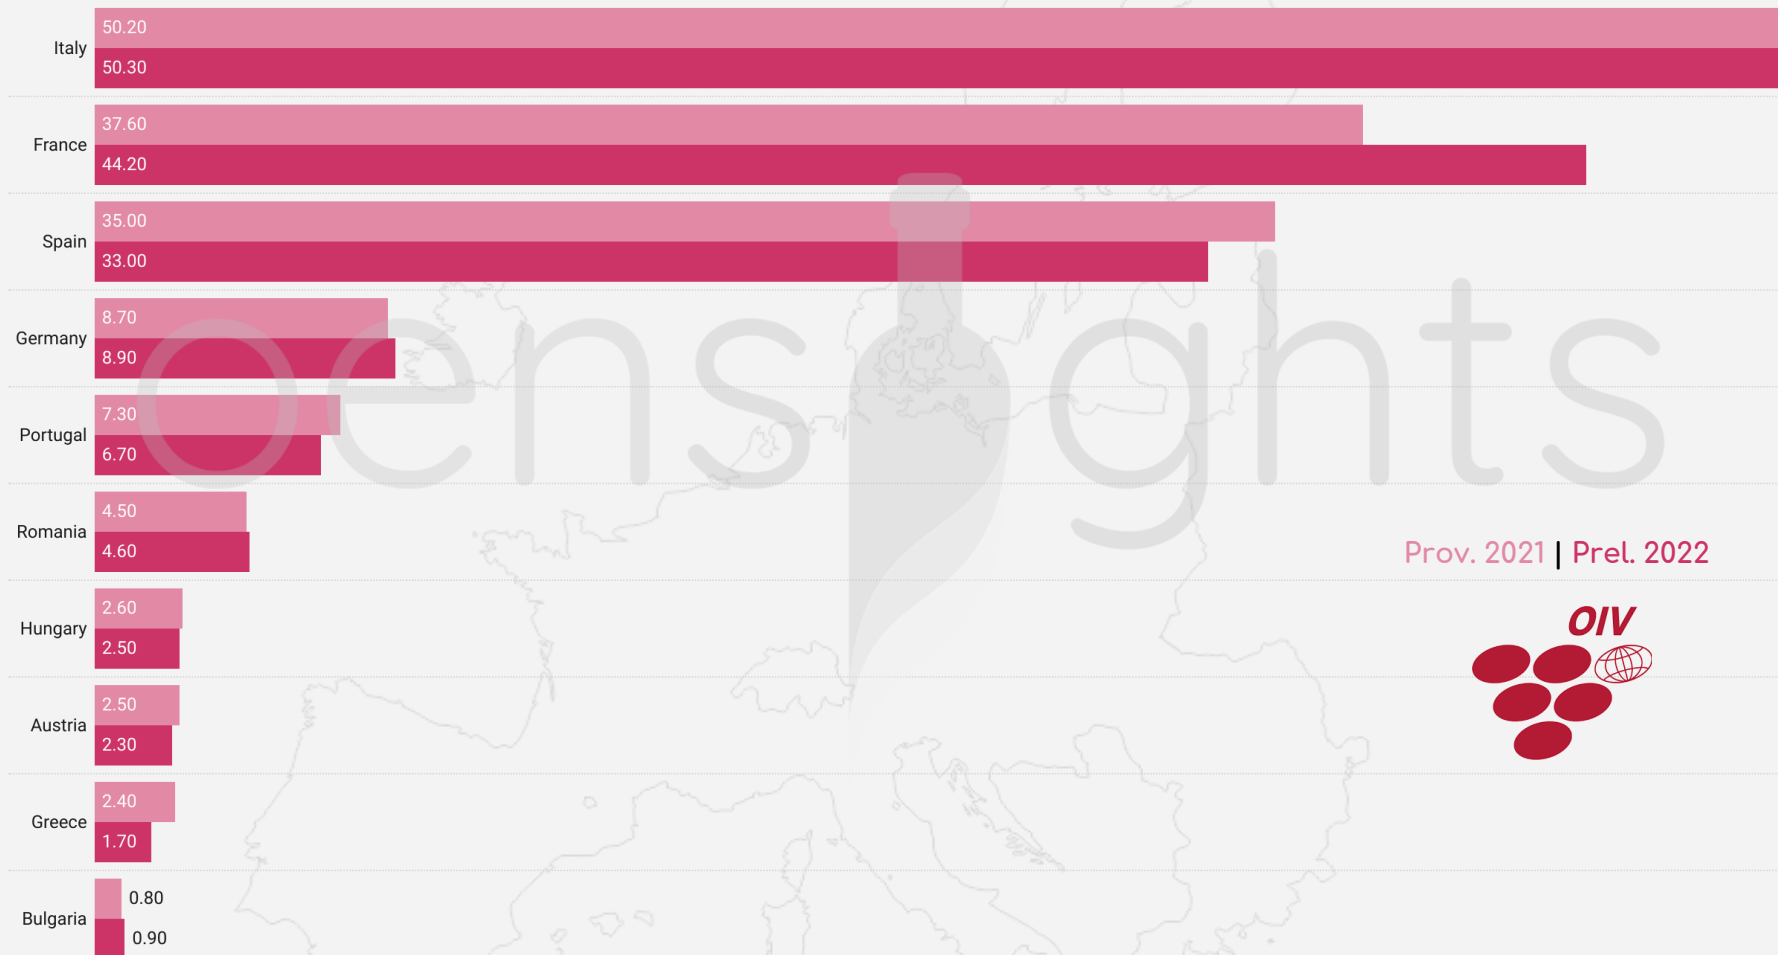

Εξαγωγές Κρασιού | Ευρώπη  
Σύνοψη | 2022

oenights

A stylized wine bottle icon is positioned between the 's' and 'i' of the word 'oenights'. The bottle is dark red at the top and transitions to a lighter, golden-brown color at the bottom. The background of the page features a faint, light gray outline map of Europe.

# Τοπ 10 Χώρες Παραγωγοί Κρασιού | Ευρώπη 2021-2022 | Συνολική Παραγωγή (mhl)

Prov. 2021 | Prel. 2022

Πηγή: OENsights – “Wine Exports Report - EU Top 10 Wine Producers 2022”