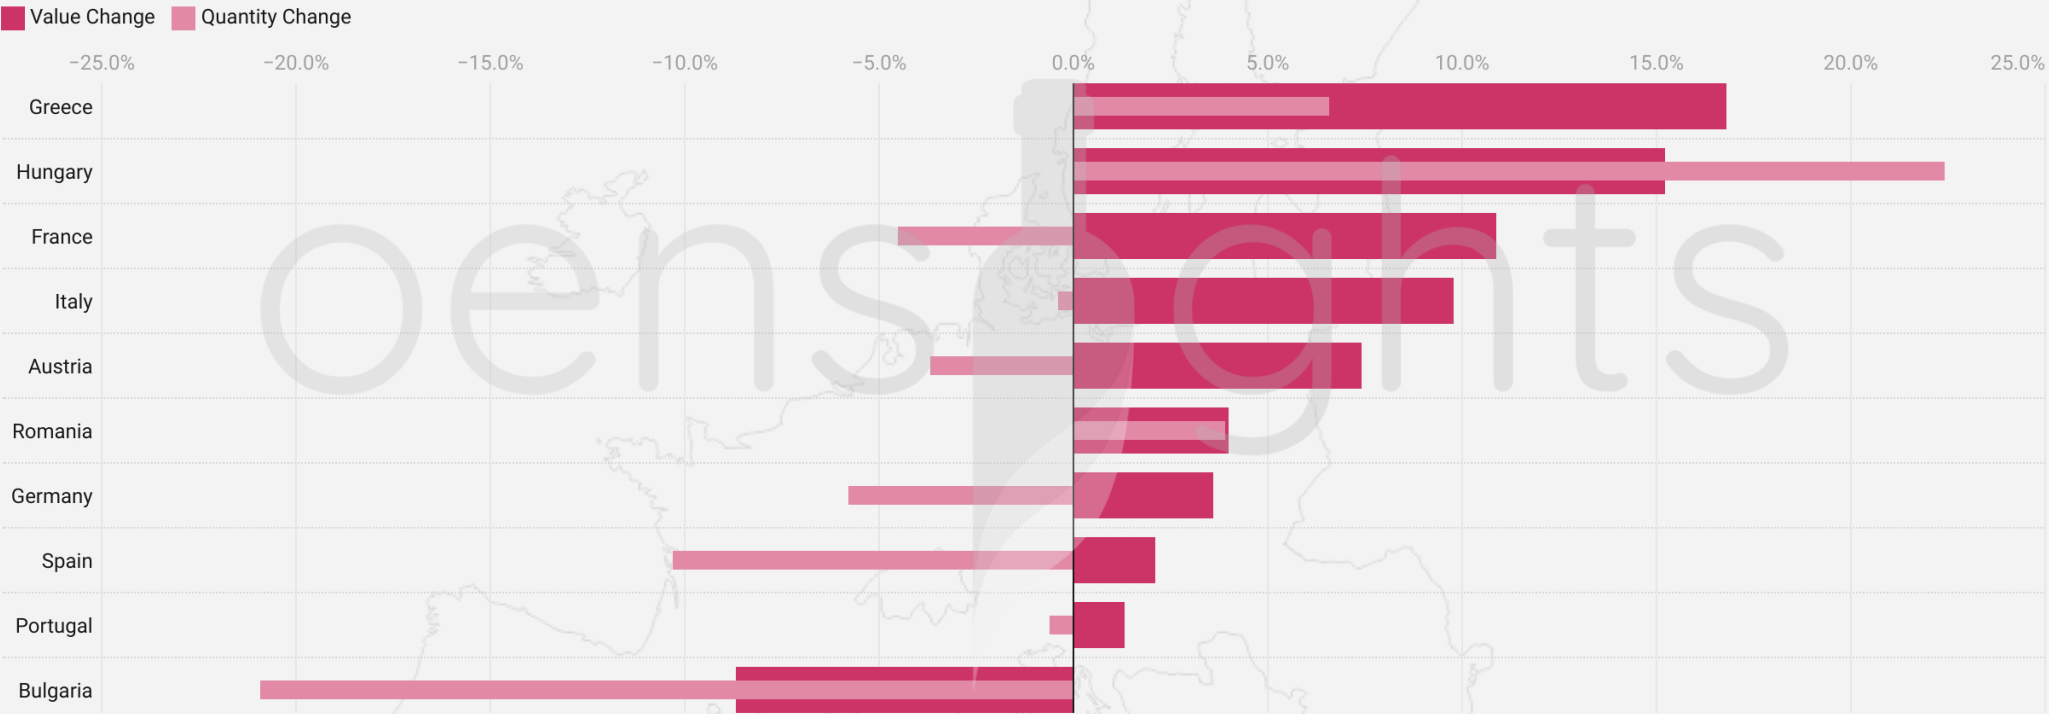

Εξαγωγές Κρασιού | Ευρώπη 2022 vs 2021 | Σύγκριση ρυθμού ανάπτυξης

Πηγή: OENsights – “Wine Exports Report - EU Top 10 Wine Producers 2022”